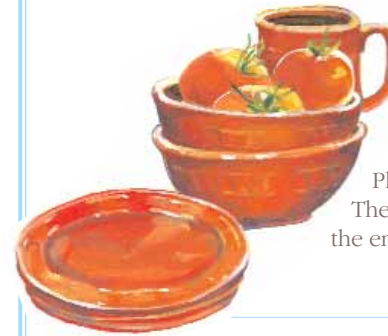

YOU SAY TOMATO ...

The bright red featured in our new Woven Traditions® Tomato Pottery has been our most-requested color. Pieces available now include Dinner Plates, Luncheon Plates, Soup & Salad Bowls, Mugs and 2 Quart Baking Dish. The Summer *WishList*® will introduce 15 additional items to set the entire table to entertain all summer long.

BERRY POTTERY

Our popular Berry Pottery returns in April with big savings over last year's prices. The Berry Mugs, Dessert Bowls and Dessert Plates are $38 each for a set of four, a $10 savings on each set. Plus, the Berry Pottery works beautifully with the new Tomato Pottery.