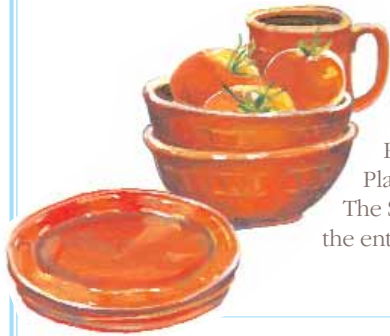

Two For The Grill

Great gift for Father's Day with our Sweet & Spicy Salsa and Smoky Sweet Grilling Sauce tucked inside, the Two-Pint™ Basket and Family Picnic™ Basket are available in colorful Red and Natural Check or subtle Cherry Wood and Natural Check.

YOU SAY TOMATO ...

The bright red featured in our new Woven Traditions® Tomato Pottery has been our most-requested color. Pieces available now include Dinner Plates, Luncheon Plates, Soup & Salad Bowls, Mugs and 2 Quart Baking Dish. The Summer *WishList*® will introduce 15 additional items to set the entire table to entertain all summer long.